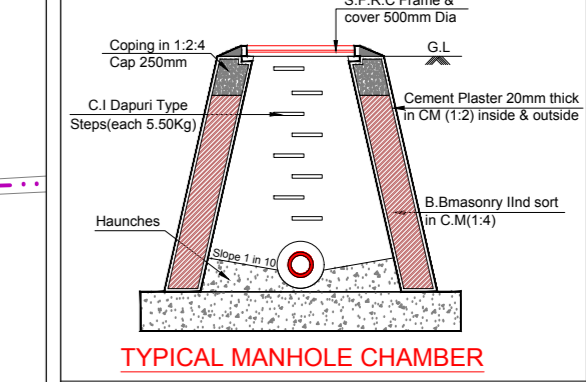

NAME OF PROJECT:-
PREPARATION OF DPR FOR PROVIDING SEWERAGE SCHEME IN NEWLY DEVELOPED AREA AT SMC-SOLAPUR